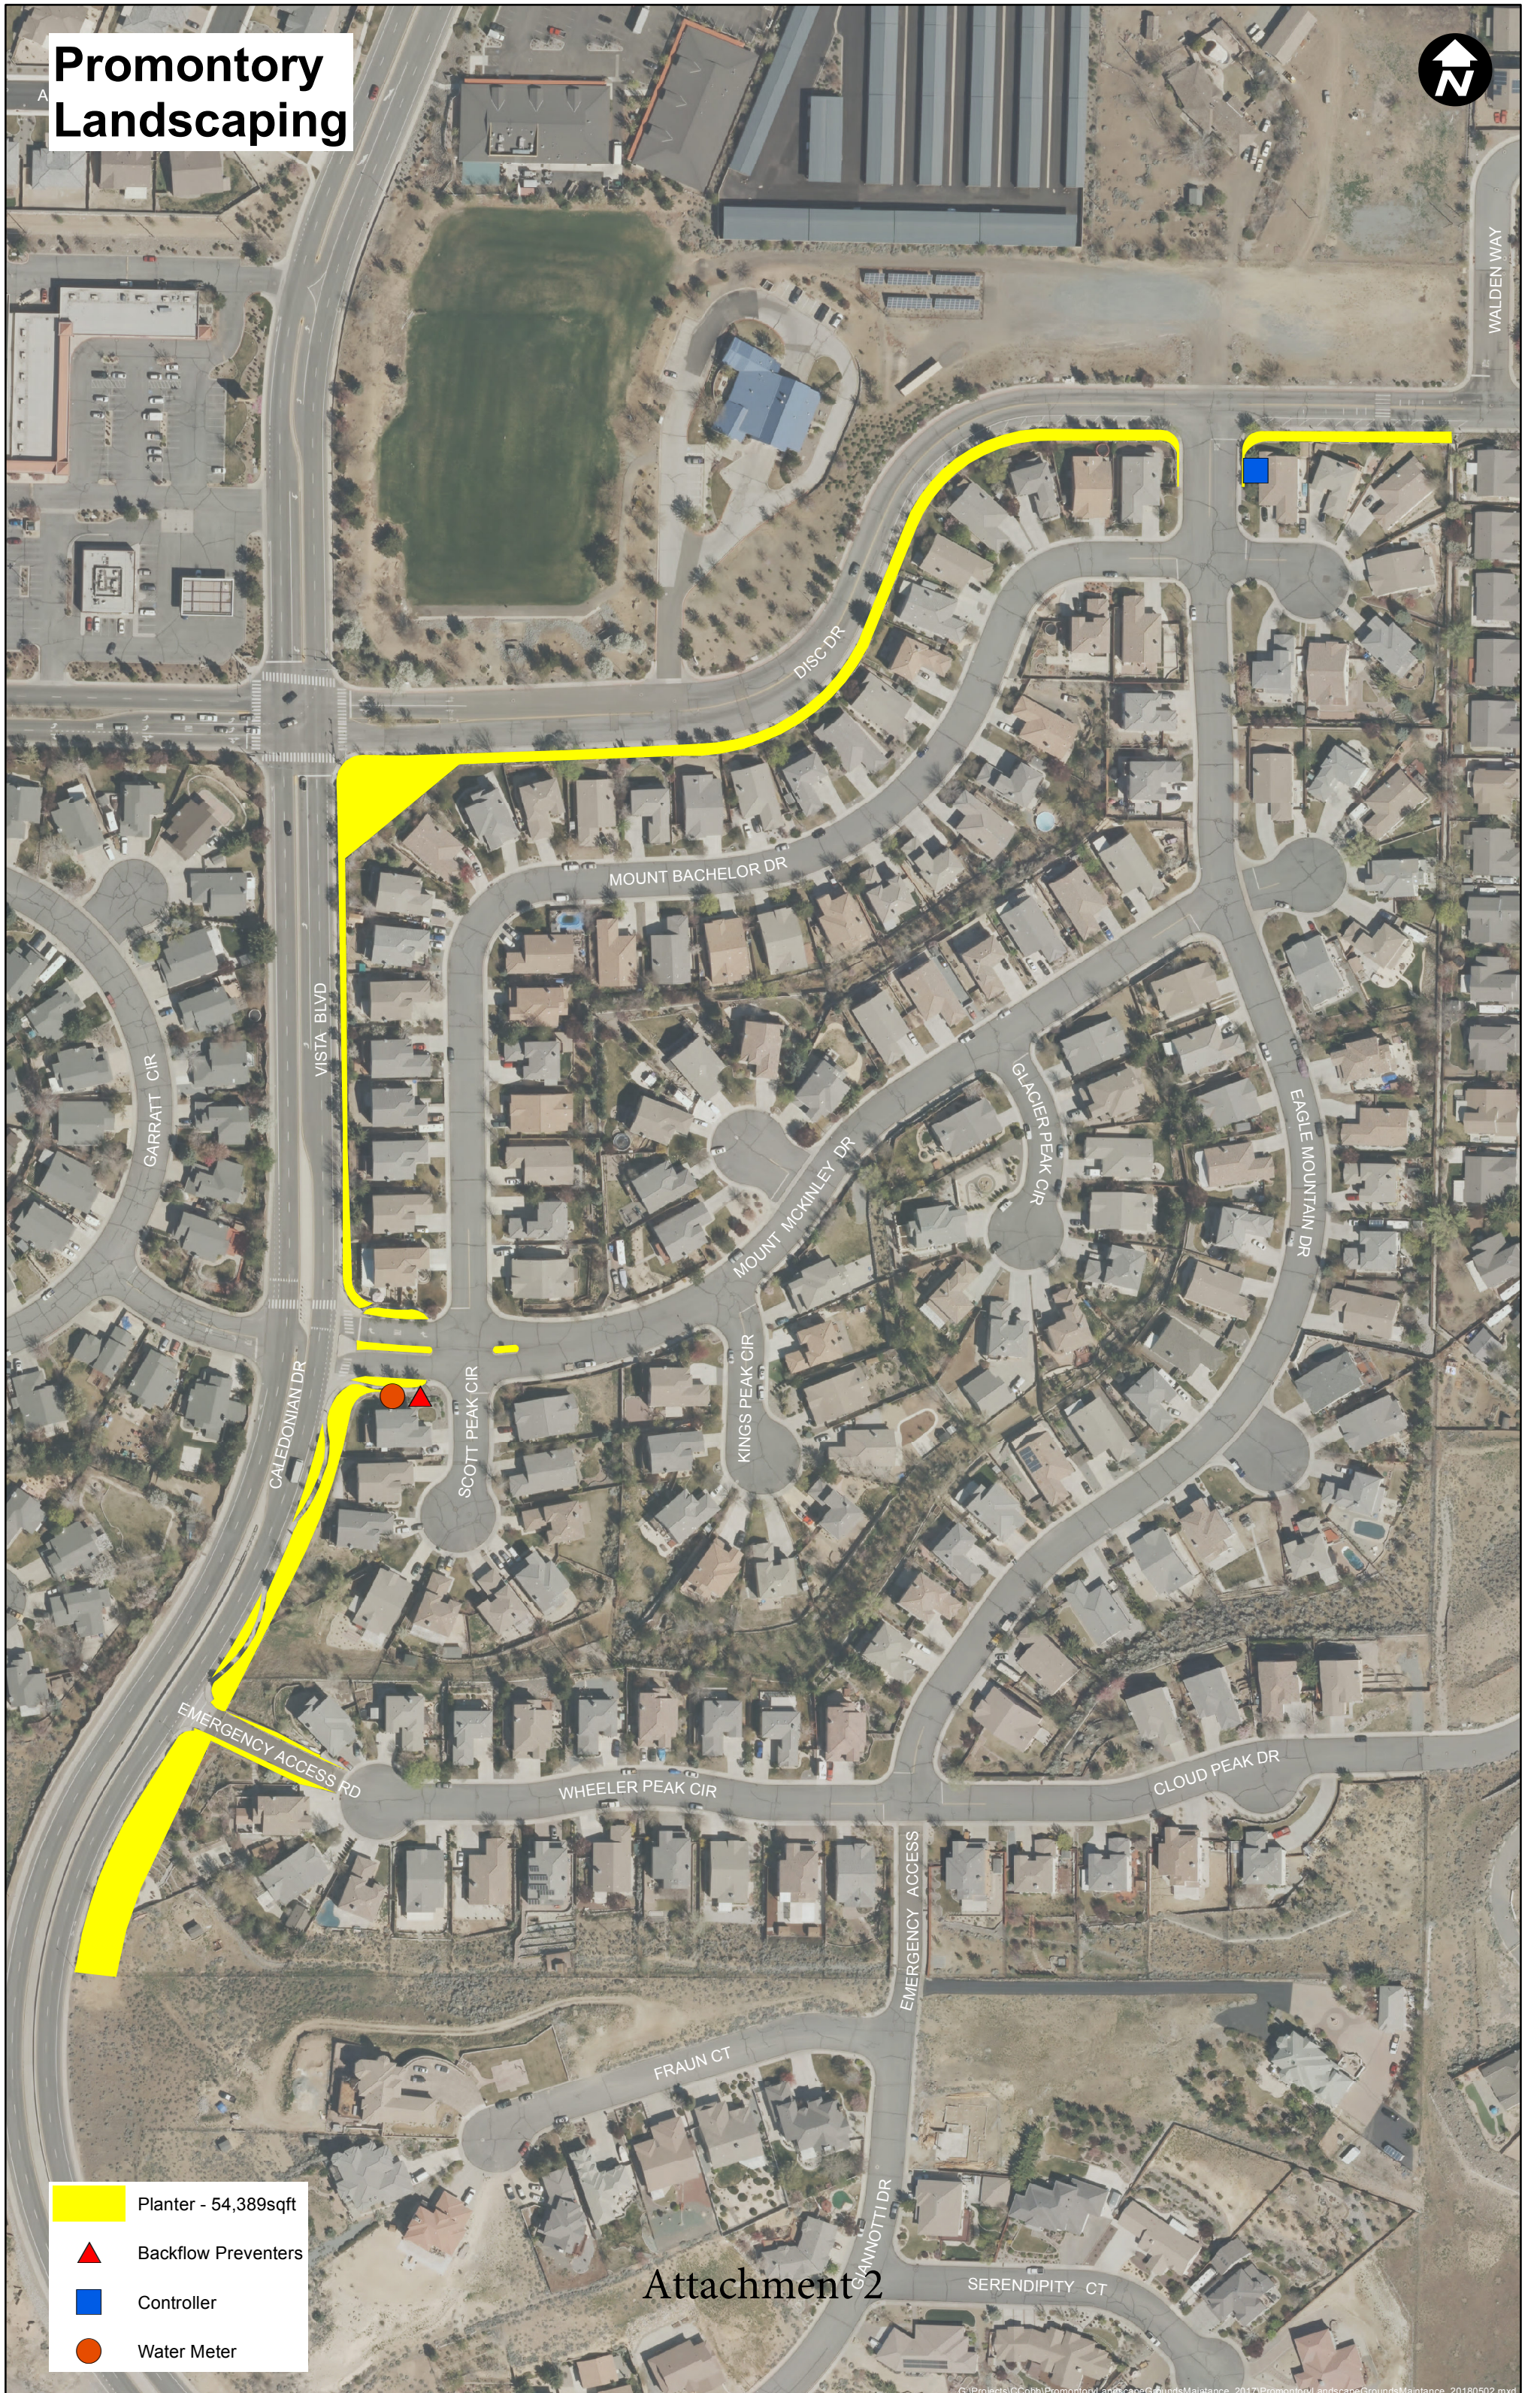

Promontory Landscaping

-  Planter - 54,389sqft
-  Backflow Preventers
-  Controller
-  Water Meter

Attachment 2